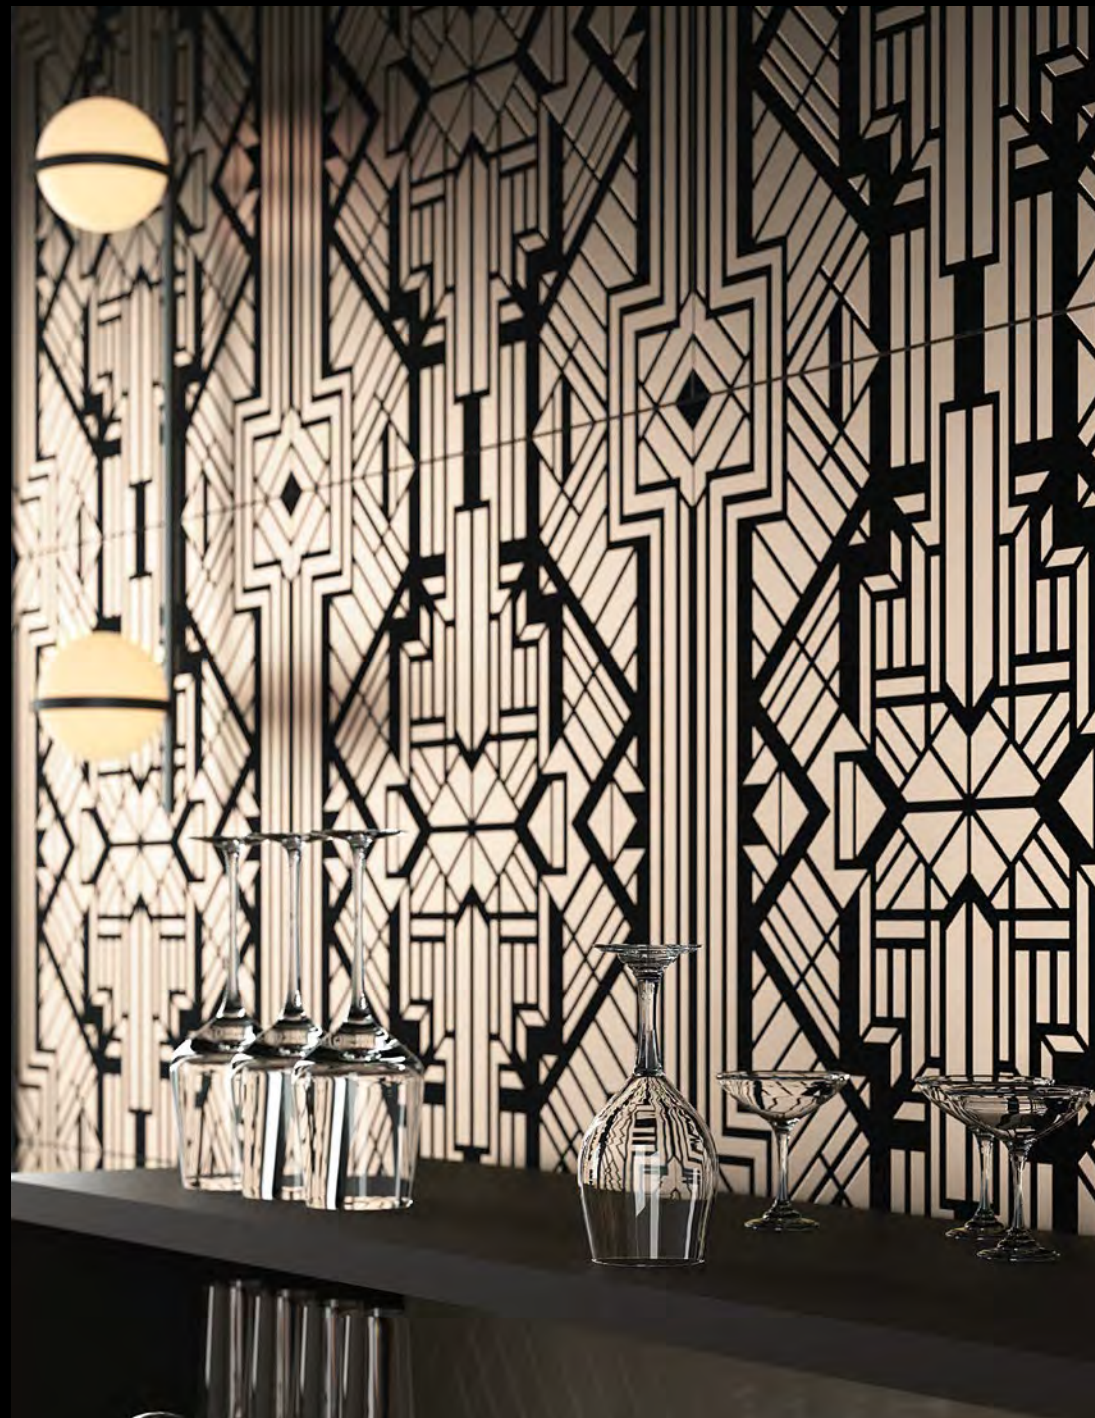

## THE RECALL

*is to the Twenties, to the magnificent and brilliant atmosphere of a carefree and full of energy era. Taste, however, goes beyond any temporal space to arrive harmoniously in the contemporary world. The Swing collection by Petraccer's alternates glossy and matt shades, white and black finishing, to create harmonious geometric suggestions and to give scenographical effects to the surroundings.*

Labirinto silver su fondo nero matt

Labirinto ottone su fondo nero matt

▲ Labirinto ottone su fondo nero matt  
▶ Labirinto nero su fondo nero matt

Piuma sterling silver su fondo bianco matt

Piuma sterling silver su fondo bianco matt